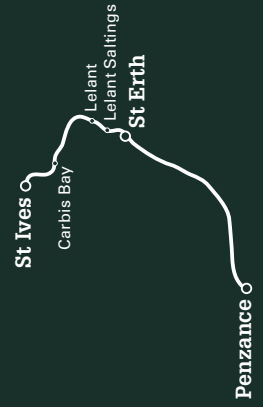

* Standard network charges apply.
Calls from mobiles may be higher

Don't miss out on all the latest offers, special deals and news from GWR. Register your email address now at GWR.com/news

Earn Nectar points when you buy your train tickets online at GWR.com

Download our app to purchase tickets and check train times. Search for GWR in your app store

Follow us @GWRHelp

Find us on Facebook Messenger Search for Great Western Railway

GWR Customer Support
GWR.com
03457 000 125 * (0600 to 2300 daily)

Further information

W9

Great Western Railway

Guide to train times

11 December 2016 to 20 May 2017

Penzance and St Erth to St Ives
The St Ives Bay Line

A First Company

St Ives to St Erth and Penzance – The St Ives Bay Line

MONDAYS TO FRIDAYS

St Ives	d	0725	0815	0922	0953	1033	1103	1133	1203	1233	1303	1333	1403	1433	1503	1533	1603	1633	1703	1731	1803	1833	1905	1932	2003	2033
Carbis Bay	d	0728	0818	0925	.	1036	.	1136	.	1236	.	1336	.	1436	.	1536	.	1636	.	1734	.	1836	.	1935	.	2036
Lelant	d	0733x	0823x	0930x	.	.	.	.	.	.	.	.	.	.	.	.	.	.	.	.	1810x	1841x	.	1940x	.	2041x
Lelant Saltings	d	.	.	0933	.	1043	.	1143	.	1243	.	1343	1413	1443	1513	1543	1613	1643	1712	1741	1813	1844	.	1943	2012	2044
St Erth	a	0737	0828	0937	1005	1047	1116	1147	1216	1247	1316	1347	1417	1447	1517	1547	1617	1647	1716	1744	1817	1848	1916	1947	2016	2047
Penzance	a	0753	0840	1016	.	1123	.	.	1237	1325	.	.	1439	1511	1549	.	.	1712	.	1806	.	.	1933	.	2042	2131

St Ives	d	2103	2137	2231
Carbis Bay	d	2106	2140	2234
Lelant	d	2111x	2145x	2239x
Lelant Saltings	d	2114	.	2241
St Erth	a	2118	2150	2245
Penzance	a	2143	2228	2257

SATURDAYS

St Ives	d	0712	0815	0920	0950	1027	1103	1133	1203	1233	1303	1333	1403	1433	1503	1533	1603	1633	1703	1732	1817	1926	2010	2049	2124	2205	
Carbis Bay	d	0715	0818	0923	.	1030	.	1136	.	1236	.	1336	.	1436	.	1536	.	1636	.	1735	1820	1929	2013	2052	2127	2208	
Lelant	d	0720x	0823x	.	.	1035x	.	.	.	.	.	.	.	.	.	.	.	.	.	.	1740x	1825x	1934x	2018x	2057x	2132x	2213x
Lelant Saltings	d	.	.	0930	.	1038	.	1143	.	1243	.	1343	1412	1443	1512	1543	1612	1643	1712	1743	1828	1937	2021	2100	2135	2216	
St Erth	a	0724	0827	0933	1000	1040	1113	1147	1215	1247	1315	1347	1414	1447	1516	1547	1616	1646	1716	1745	1831	1941	2023	2102	2137	2219	
Penzance	a	0753	0840	.	1018	1126	1155	.	1236	1320	.	.	1442	1517	.	1621	.	1710	.	1803	1844	1957	2041	2140	.	2232	

SUNDAYS

Notes		A	A	A	B	A	B	A																		
St Ives	d	1053	1133	1203	1213	1233	1248	1303	1333	1403	1432	1503	1533	1603	1633	1703	1740	1810	1850	1950						
Carbis Bay	d	1056	1136	.	1216	1236	1251	1306	1336	.	1435	.	1536	.	1636	.	1743	.	1851	1953						
Lelant	d	1101x	.	.	1221x	1241x	.	.	.	.	.	.	.	.	.	.	.	.	1817x	1858x	1958x					
Lelant Saltings	d	1104	1143	1212	1224	1244	1258	1313	1343	1412	1442	1512	1543	1612	1643	1712	1750	1820	1901	2001						
St Erth	a	1106	1145	1214	1226	1246	1300	1315	1345	1416	1444	1514	1545	1614	1647	1714	1754	1824	1903	2004						
Penzance	a	.	1224	.	.	1315	1315	.	1416	1447	1525	.	1612	1651	.	1729	1824	.	1937	2014						

Weekend timetables

Train times are often changed at weekends to enable maintenance work to be carried out. The times shown in this timetable are a guide to our services, and you should confirm your train times online at GWR.com prior to travelling.